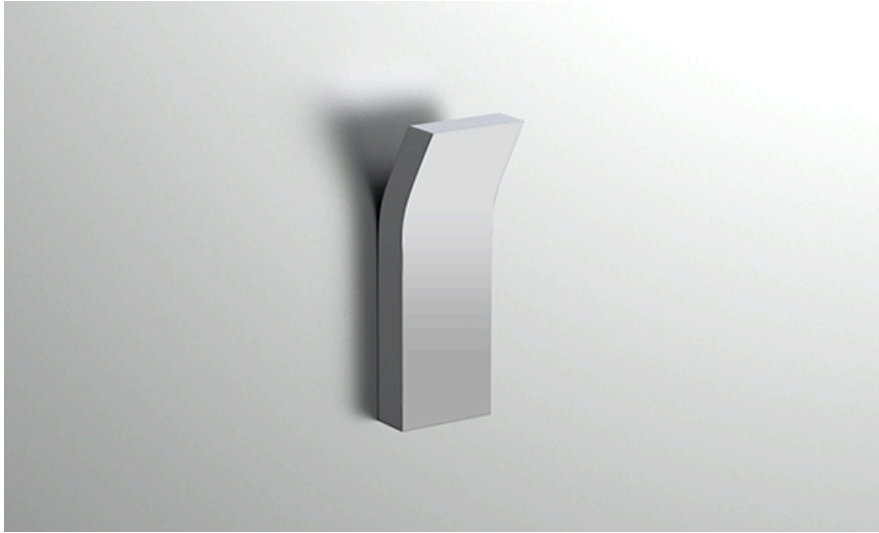

neelnox

LET
THERE
BE **DESIGN.**

FEATURES

- Premium 304 Grade Stainless Steel
- Solid Mount Construction
- Concealed Installation Hardware
- State of the art wall anchors included for installation on Dry wall or Tile

COLLECTION HARBOR

ROBE HOOK

Model	Product	Finishes Available
UNI-RHS3	Robe Hook	Multiple finishes available. Over 23 finishes to choose from.

FINISHES			
	Polished (-P)	Antique Copper (-ACOP)	Polished Gold (-PGLD)
	Brushed (-B)	Polished Brass (-PBRS)	Brushed Copper (-BCOP)
	Brushed Gold (-BGLD)	Matte White (-WHT)	Brushed Rose Gold (-BRGD)
	Matte Black (-BLK)	Brushed Modern Bronze (-BMBRZ)	Brushed Black (-BRBLK)
	Oil Rubbed Bronze (-ORB)	Glossy White (-GWHT)	Polished Black (-PBLK)
	Brushed Brass (-BBRS)	Polished Rose Gold (-PRGD)	Antique Nickel (-ANKL)
	Brushed Bronze (-BBRZ)	Unlacquered Brass (-UBRS)	Black Nickel (-NKBL)
	Antique Brass (-ABRS)	Polished Nickel (-PNKL)	