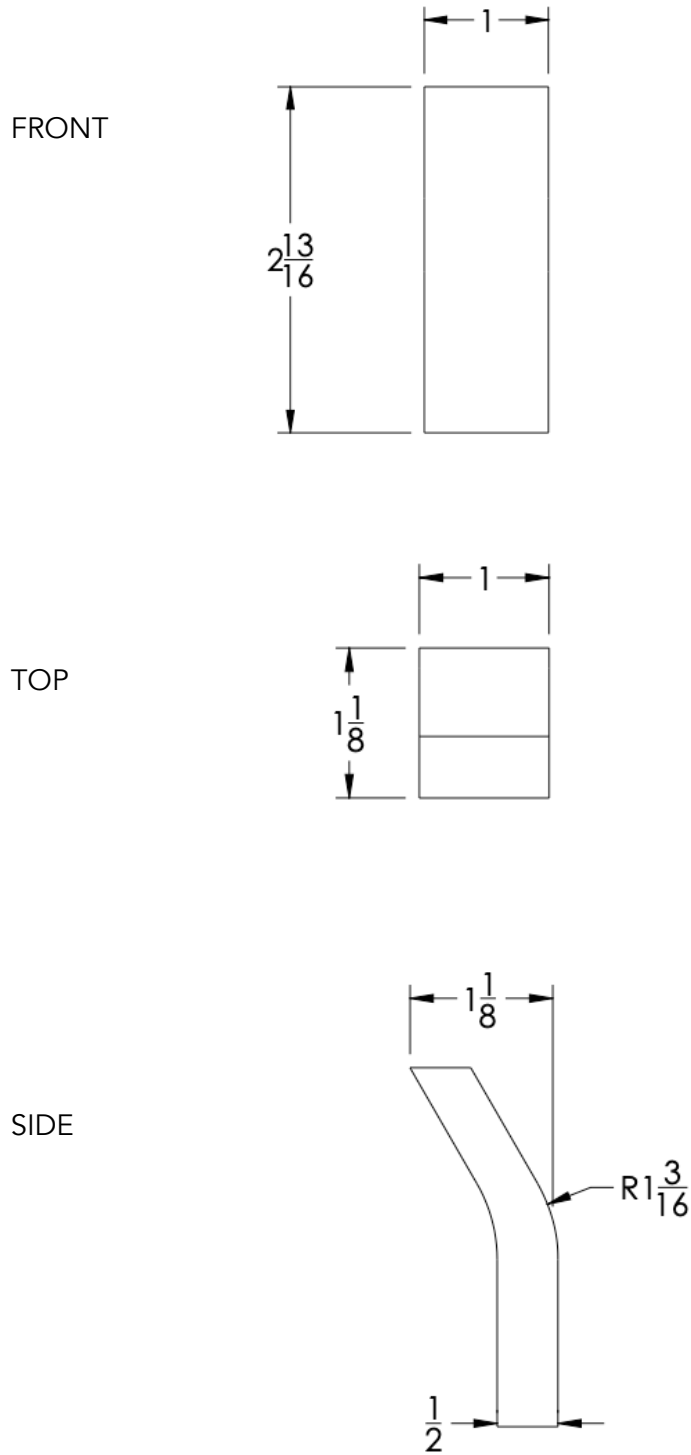

neelnox

LET
THERE
BE **DESIGN.**

FEATURES

- Premium 304 Grade Stainless Steel
- Solid Mount Construction
- Concealed Installation Hardware
- State of the art wall anchors included for installation on Dry wall or Tile

COLLECTION HARBOR

ROBE HOOK

Model	Product	Finishes Available
UNI-RHS3	Robe Hook	Multiple finishes available. Over 23 finishes to choose from.

FINISHES			
	Polished (-P)	Antique Copper (-ACOP)	Polished Gold (-PGLD)
	Brushed (-B)	Polished Brass (-PBRS)	Brushed Copper (-BCOP)
	Brushed Gold (-BGLD)	Matte White (-WHT)	Brushed Rose Gold (-BRGD)
	Matte Black (-BLK)	Brushed Modern Bronze (-BMBRZ)	Brushed Black (-BRBLK)
	Oil Rubbed Bronze (-ORB)	Glossy White (-GWHT)	Polished Black (-PBLK)
	Brushed Brass (-BBRS)	Polished Rose Gold (-PRGD)	Antique Nickel (-ANKL)
	Brushed Bronze (-BBRZ)	Unlacquered Brass (-UBRS)	Black Nickel (-NKBL)
	Antique Brass (-ABRS)	Polished Nickel (-PNKL)	

Dimensions in inches

NOTE: Dimensions subject to change without notice.